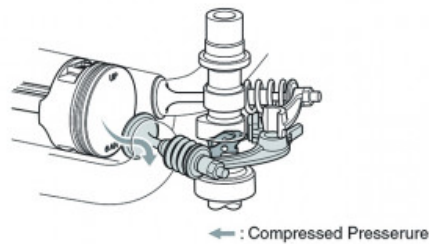

Specifications

Boat Details

Price	4,599	Boat Brand	Yamaha
Model	F9.9	Length	0.00
Year	2022	Category	Boat Engines and Outboards
Hull Style		Hull Type	
Power Type	Power	Stock Number	F9.9JMHL

Disclaimer

Our company offers the details of this vessel in good faith but cannot guarantee or warrant the accuracy of this information nor warrant the condition of the vessel. A buyer should instruct his agents and/or surveyors to investigate such details buyer desires validated. This vessel is offered subject to prior sale, price change or withdrawal without notice.