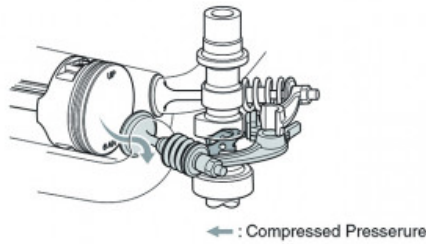

F8

Specifications

Boat Details

Price	POA	Boat Brand	Yamaha
Model	F8	Length	0.00
Year	2026	Category	Boat Engines and Outboards
Hull Style		Hull Type	
Power Type	Power	Stock Number	F8FMHL

Disclaimer

Our company offers the details of this vessel in good faith but cannot guarantee or warrant the accuracy of this information nor warrant the condition of the vessel. A buyer should instruct his agents and/or surveyors to investigate such details buyer desires validated. This vessel is offered subject to prior sale, price change or withdrawal without notice.

Description

For all-round portability, power and performance, the F8 delivers well above its class. The 212cc, inline two-cylinder, four-stroke compact engine provides exceptional speed and acceleration for its size - delivering an ideal engine platform for small tinnies and inflatables. With a fold-in tiller handle, comfortable carry handles and resting pads, these outboards are easy to mount, remove and store. Like all Yamaha engines, the F8 is extremely quiet, has excellent fuel economy, produces low emissions and delivers an exceptional smooth and reliable performance.

Technical Specification

HeightS: 431 [17.0] | L: 562 [22.0]

WeightS: 40 | L: 41

Engine4-Stroke, SOHC In-line 2

Displacement212.0

Bore56 x 43

Max RPM5000-6000

LubricationWet-sump